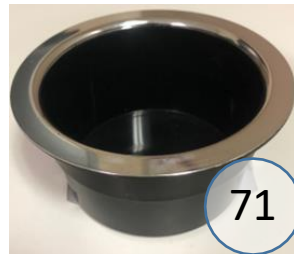

# 3320296

Call Out	Description
● (Red)	Blown Fiber
● (Yellow)	Cushion Chaise Pad - top Pad
● (Green)	Cushion Foam
● (Orange)	KD Component
● (Light Blue)	Cover

*Signature*  
DESIGN  
BY **ASHLEY**®

101

105

425

440

520

547

71

72

654

653