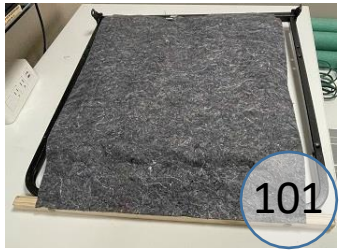

# 3320296

Call Out	Description
● (Red)	Blown Fiber
● (Yellow)	Cushion Chaise Pad - top Pad
● (Green)	Cushion Foam
● (Orange)	KD Component
● (Light Blue)	Cover

*Signature*  
DESIGN  
BY **ASHLEY**®

101

105