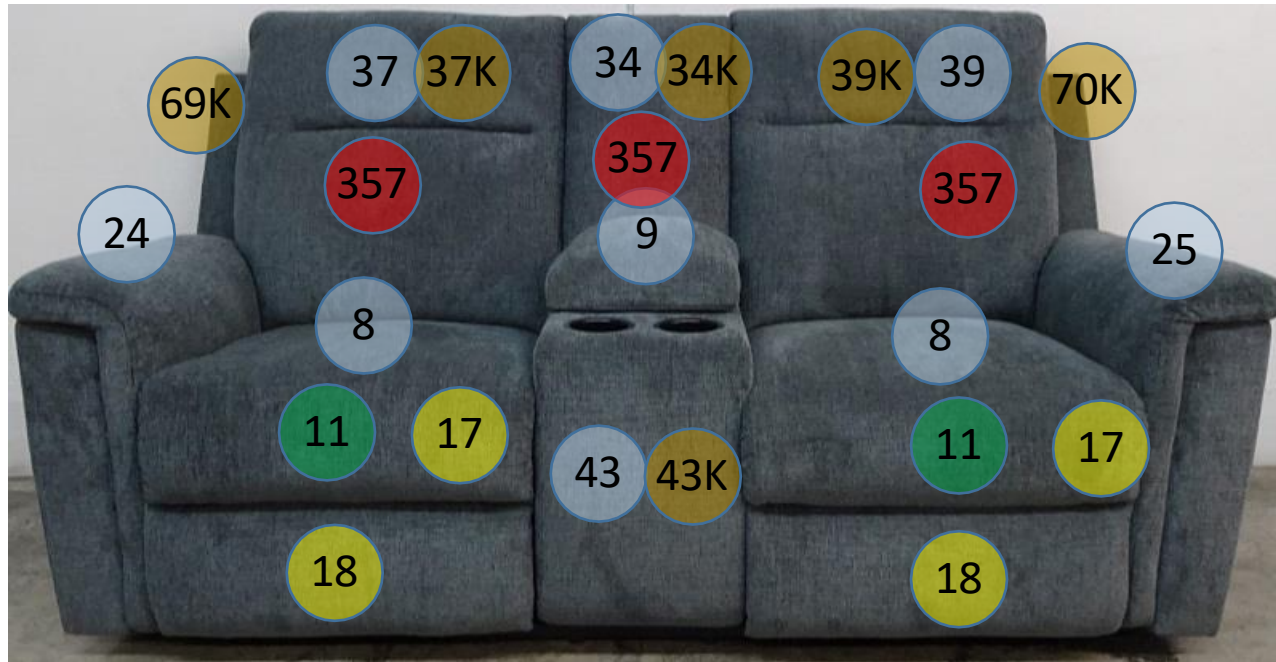

# 3320296

Call Out	Description
● (Red)	Blown Fiber
● (Yellow)	Cushion Chaise Pad - top Pad
● (Green)	Cushion Foam
● (Orange)	KD Component
● (Light Blue)	Cover

*Signature*  
DESIGN  
BY **ASHLEY**®

101

105

108

109

134

145

157

442

406

419

425

440

520

547

71

72

654

653