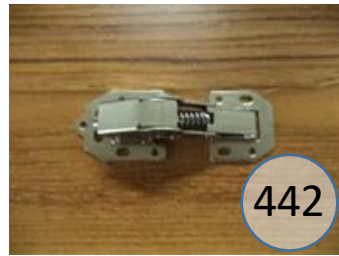

# 3320296

Call Out	Description
● (Red)	Blown Fiber
● (Yellow)	Cushion Chaise Pad - top Pad
● (Green)	Cushion Foam
● (Orange)	KD Component
● (Light Blue)	Cover

*Signature*  
DESIGN  
BY **ASHLEY**®

101

105

108

109

134

145

157

442

406

419

425

440

520

547

71

72

654

653